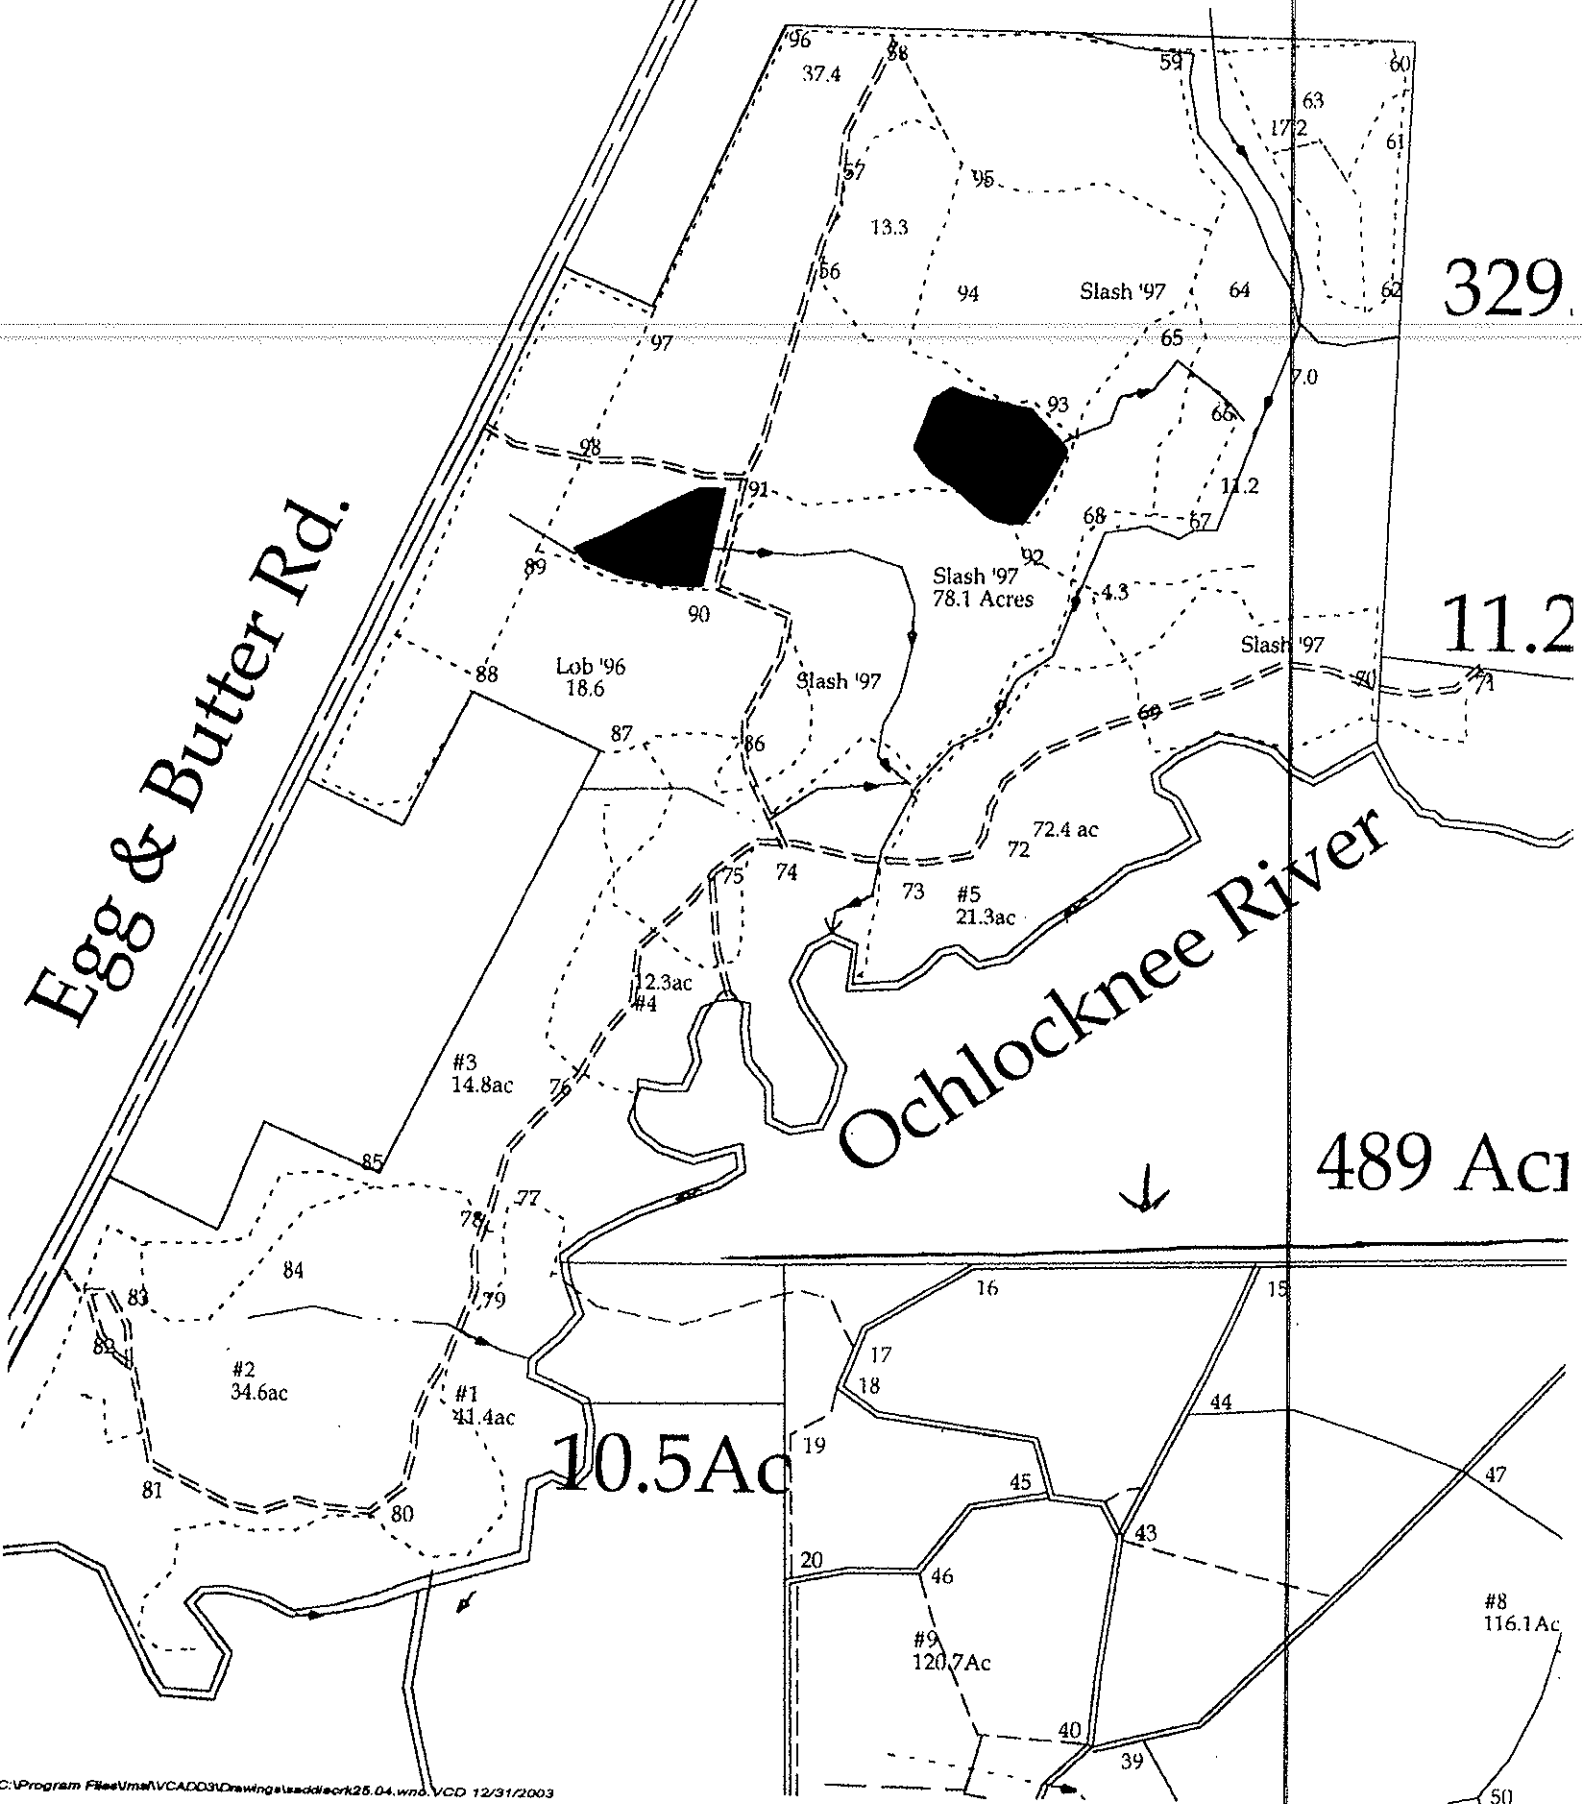

940

329

11.2

489 Ac

10.5Ac

Egg & Butter Rd.

Ochlocknee River

489 Acres

Ac